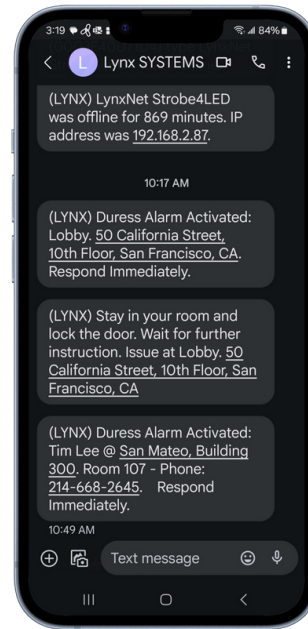

LynxGuide Server Annual SMS Plans

Lynx Systems has small to large SMS plans to meet your company's needs. 911 call centers do not accept automated SMS messages. Please see below for the various plans we have to offer. For example, 1 SMS message, with 140 characters to 10 phones, uses 10 credits. Another example, is 1 SMS message, with 200 characters, to 10 phones, uses 20 credits.

Features and Benefits

- Does not require the service provider information - only the 10 digit phone number
- Does not require any software to be installed on the cell phone
- Allows text messages to be sent to the employees cell phones

SMS Pro

SKU# 995-LYNX-SMS5K

The LYNX-SMS5K adds the capability for the LynxGuide server to send SMS messages to a cell phone. This SMS plan includes 5,000 SMS credits. Each credit has a maximum of 140 characters. Overage counts as another credit.

SMS Pro

SKU #995-LYNX-SMS10K

The LYNX-SMS10K adds the capability for the LynxGuide server to send SMS messages to a cell phone. This SMS plan includes 10,000 SMS credits. Each credit has a maximum of 140 characters. Overage counts as another credit.